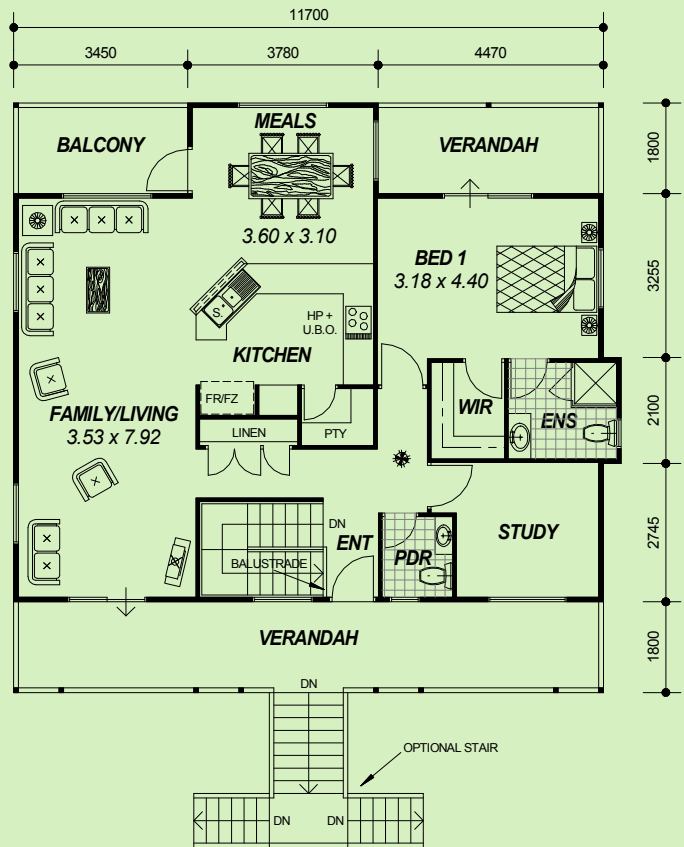

THE 2 STOREY SERIES

GROUND FLOOR PLAN

2.4m HIGH CEILINGS

FIRST FLOOR PLAN

2.7m HIGH CEILINGS

GROUND FLOOR	
HOUSE	94.77m ²
FIRST FLOOR	
HOUSE	102.40m ²
VERANDAH	29.11m ²
BALCONY	6.21m ²
TOTAL	232.49m²

4 BEDROOM x 2 BATHROOM
"COLONIAL"