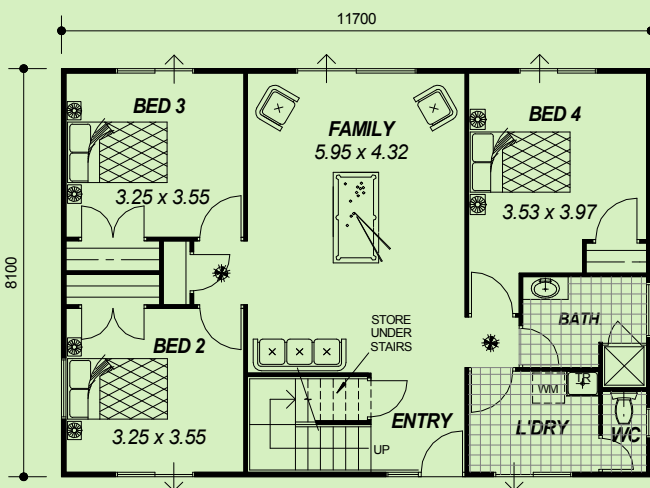

THE 2 STOREY SERIES

GROUND FLOOR PLAN

2.4m HIGH CEILINGS

FIRST FLOOR PLAN

2.7m HIGH CEILINGS

GROUND FLOOR	
HOUSE	94.77m ²
FIRST FLOOR	
HOUSE	102.40m ²
VERANDAH	29.11m ²
BALCONY	6.21m ²
TOTAL	232.49m²

4 BEDROOM x 2 BATHROOM
"COLONIAL"