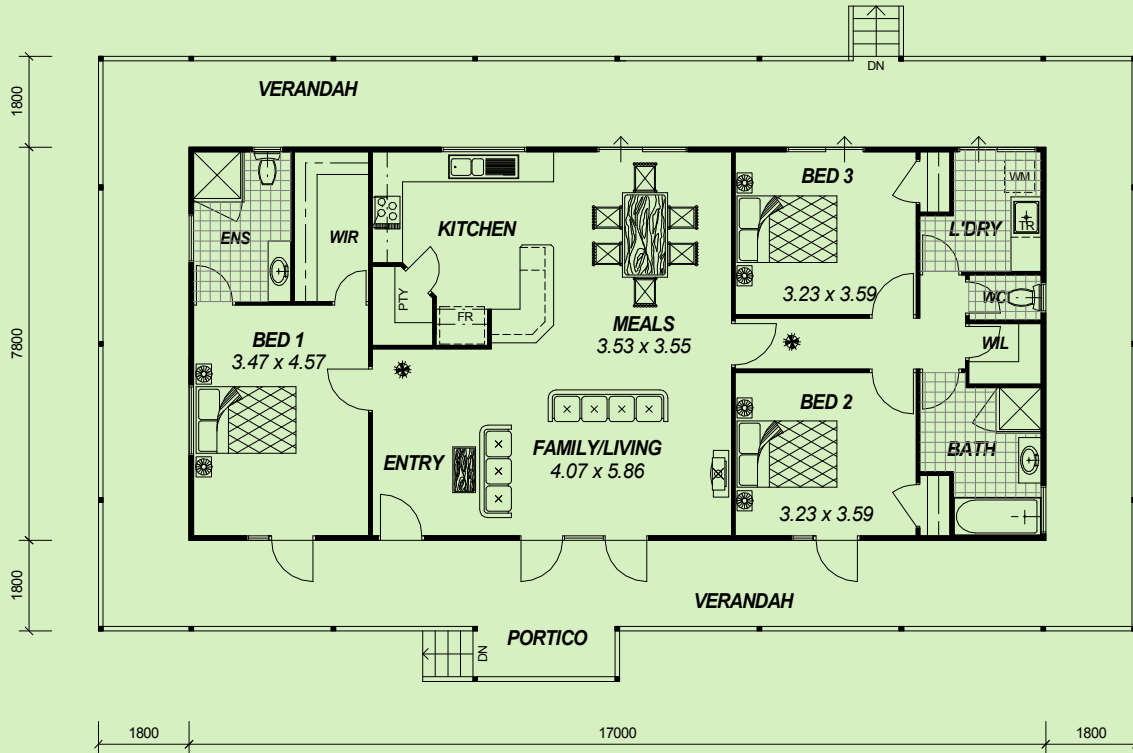

THE QUEENSLANDER SERIES

HOUSE	132.60m ²
VERANDAH	96.68m ²
PORTICO	8.65m ²
TOTAL	237.93m²

3 BEDROOM x 2 BATHROOM
"QUEENSLANDER"

© COPYRIGHT