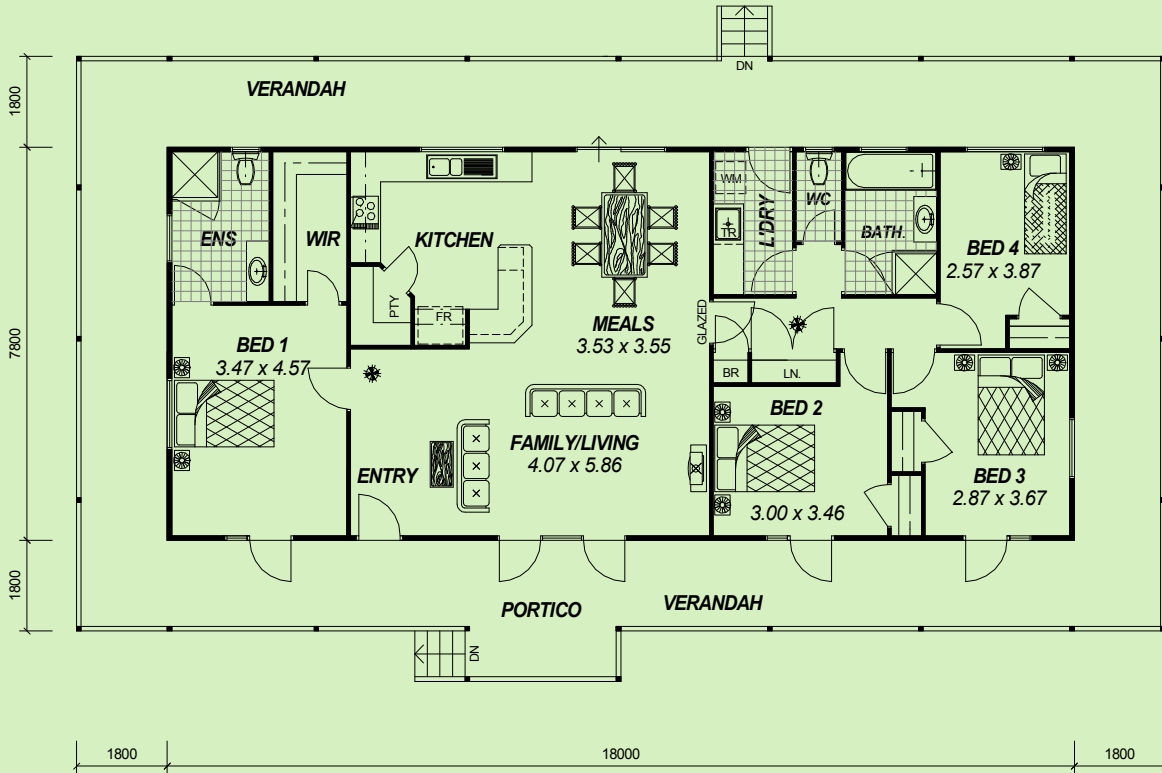

# THE QUEENSLANDER SERIES

HOUSE	140.40m <sup>2</sup>
VERANDAH	100.28m <sup>2</sup>
PORTICO	8.65m <sup>2</sup>
<b>TOTAL</b>	<b>249.33m<sup>2</sup></b>

4 BEDROOM x 2 BATHROOM  
**"QUEENSLANDER"**

© COPYRIGHT