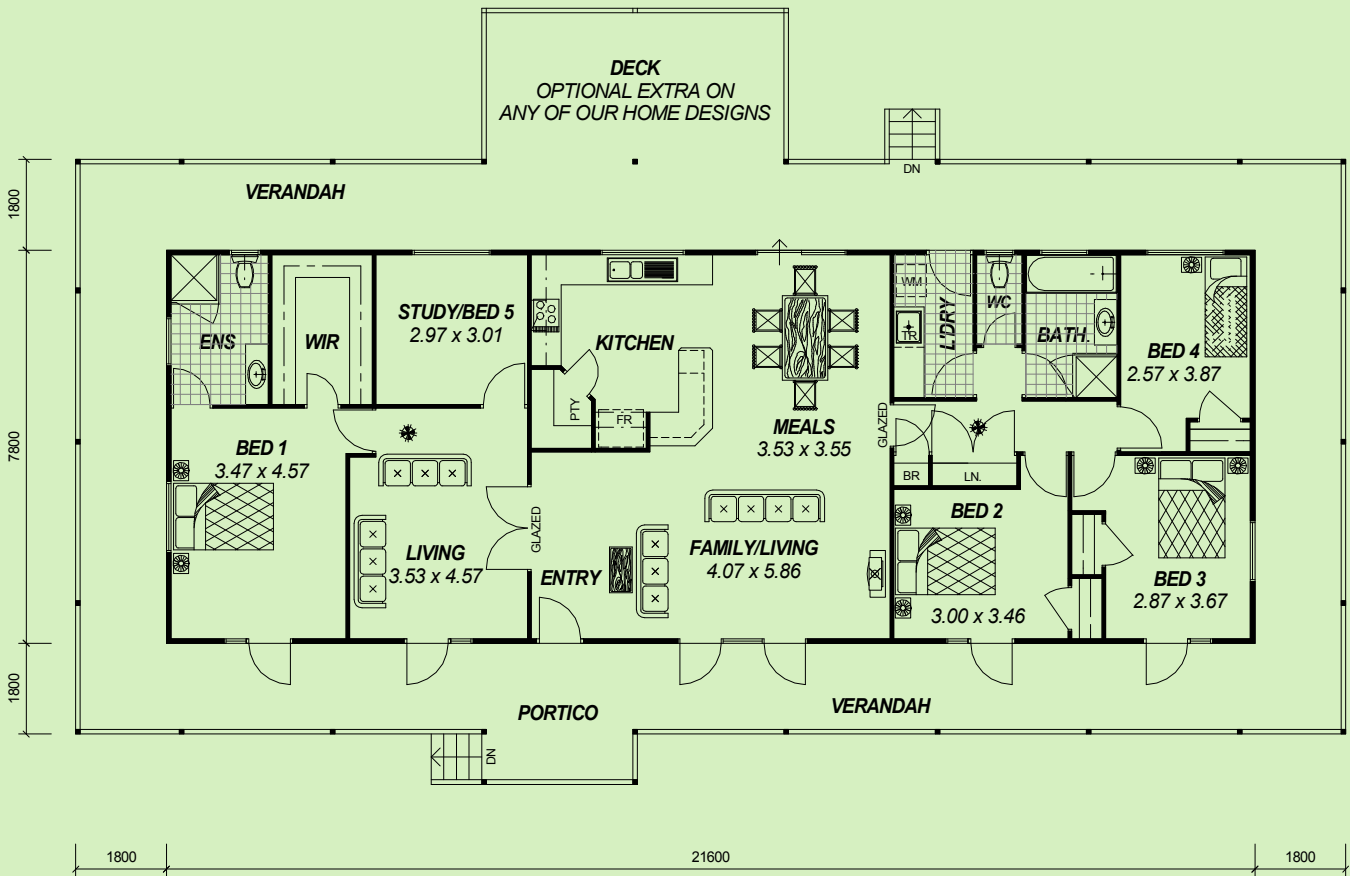

THE QUEENSLANDER SERIES

HOUSE	168.48m ²
VERANDAH	113.24m ²
PORTICO	8.65m ²
DECK	18.27m ²
TOTAL	308.64m²

5 BEDROOM x 2 BATHROOM
"QUEENSLANDER"