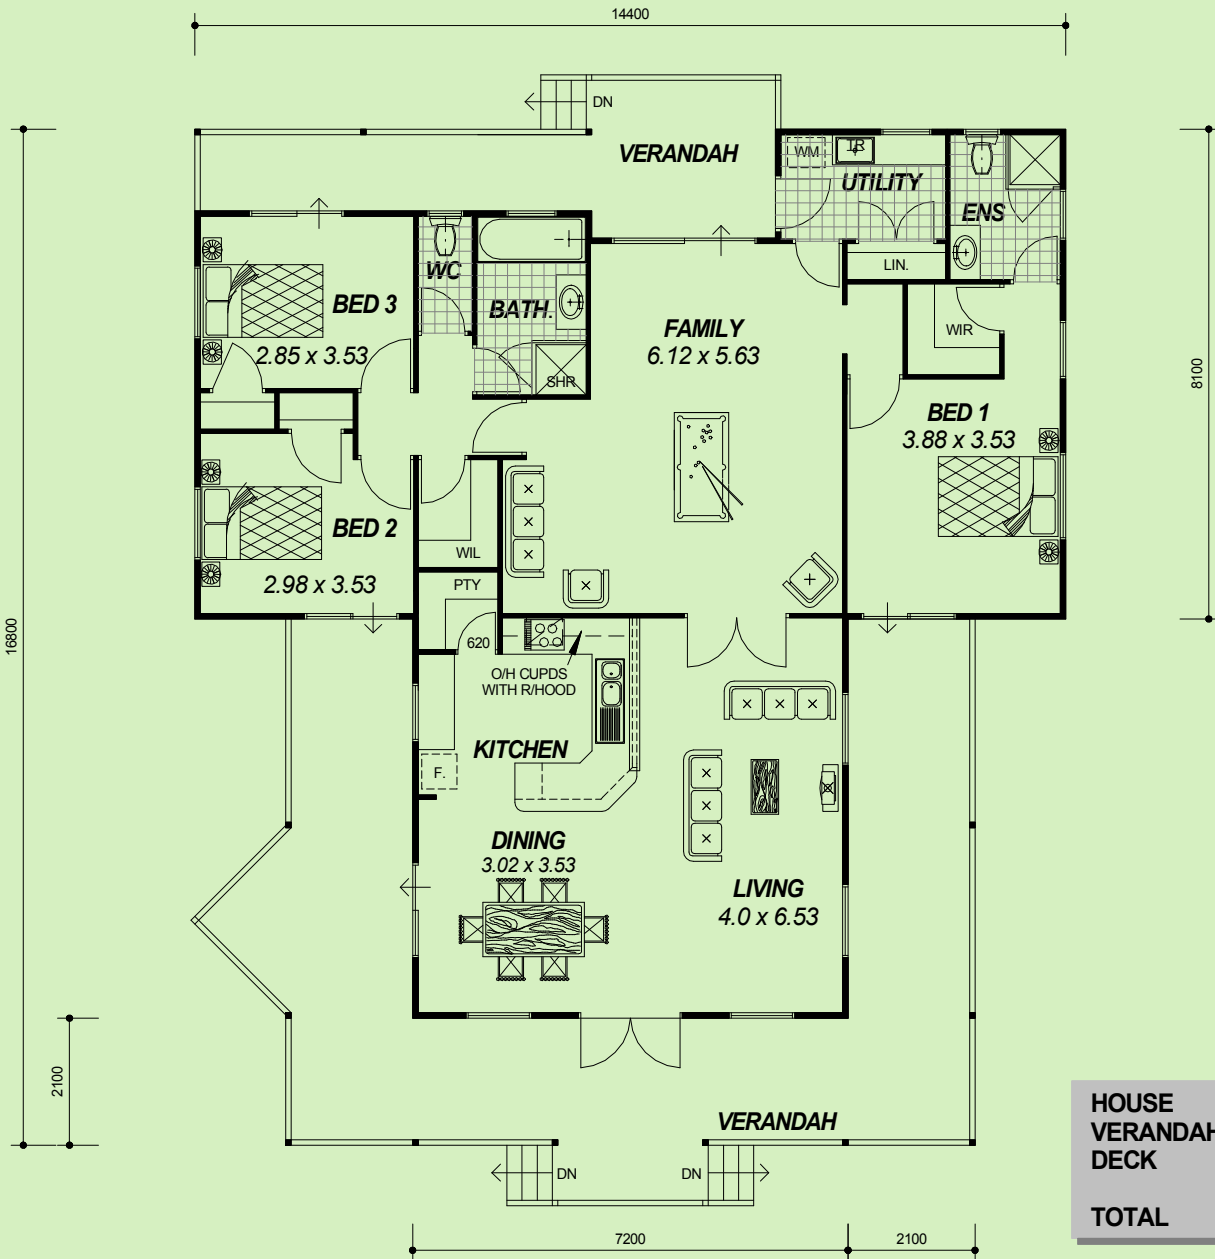

THE ROOFLINE SERIES

HOUSE	149.83m ²
VERANDAH	65.99m ²
DECK	8.01m ²
TOTAL	223.83m²

3 BEDROOM x 2 BATHROOM

"ROOFLINE"

2.70m HIGH FLAT CEILINGS

© COPYRIGHT