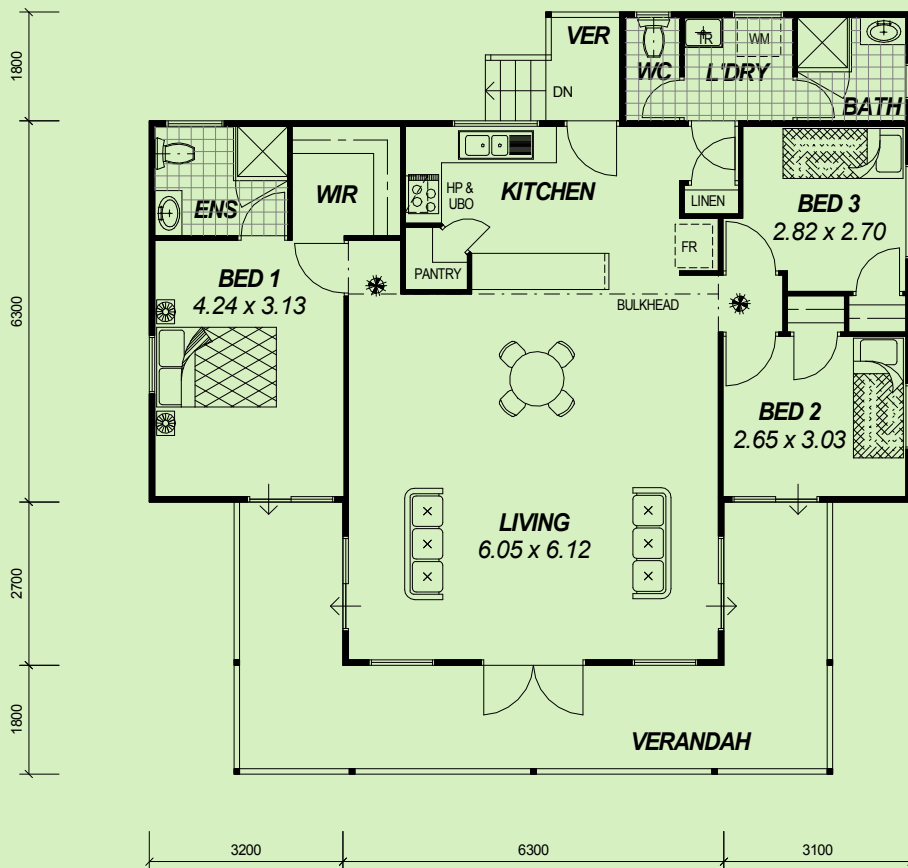

# THE ROOFLINE SERIES

HOUSE	105.07m <sup>2</sup>
VERANDAH	29.75m <sup>2</sup>
<b>TOTAL</b>	<b>134.82m<sup>2</sup></b>

3 BEDROOM x 2 BATHROOM  
**"ROOFLINE CUSTOM"**