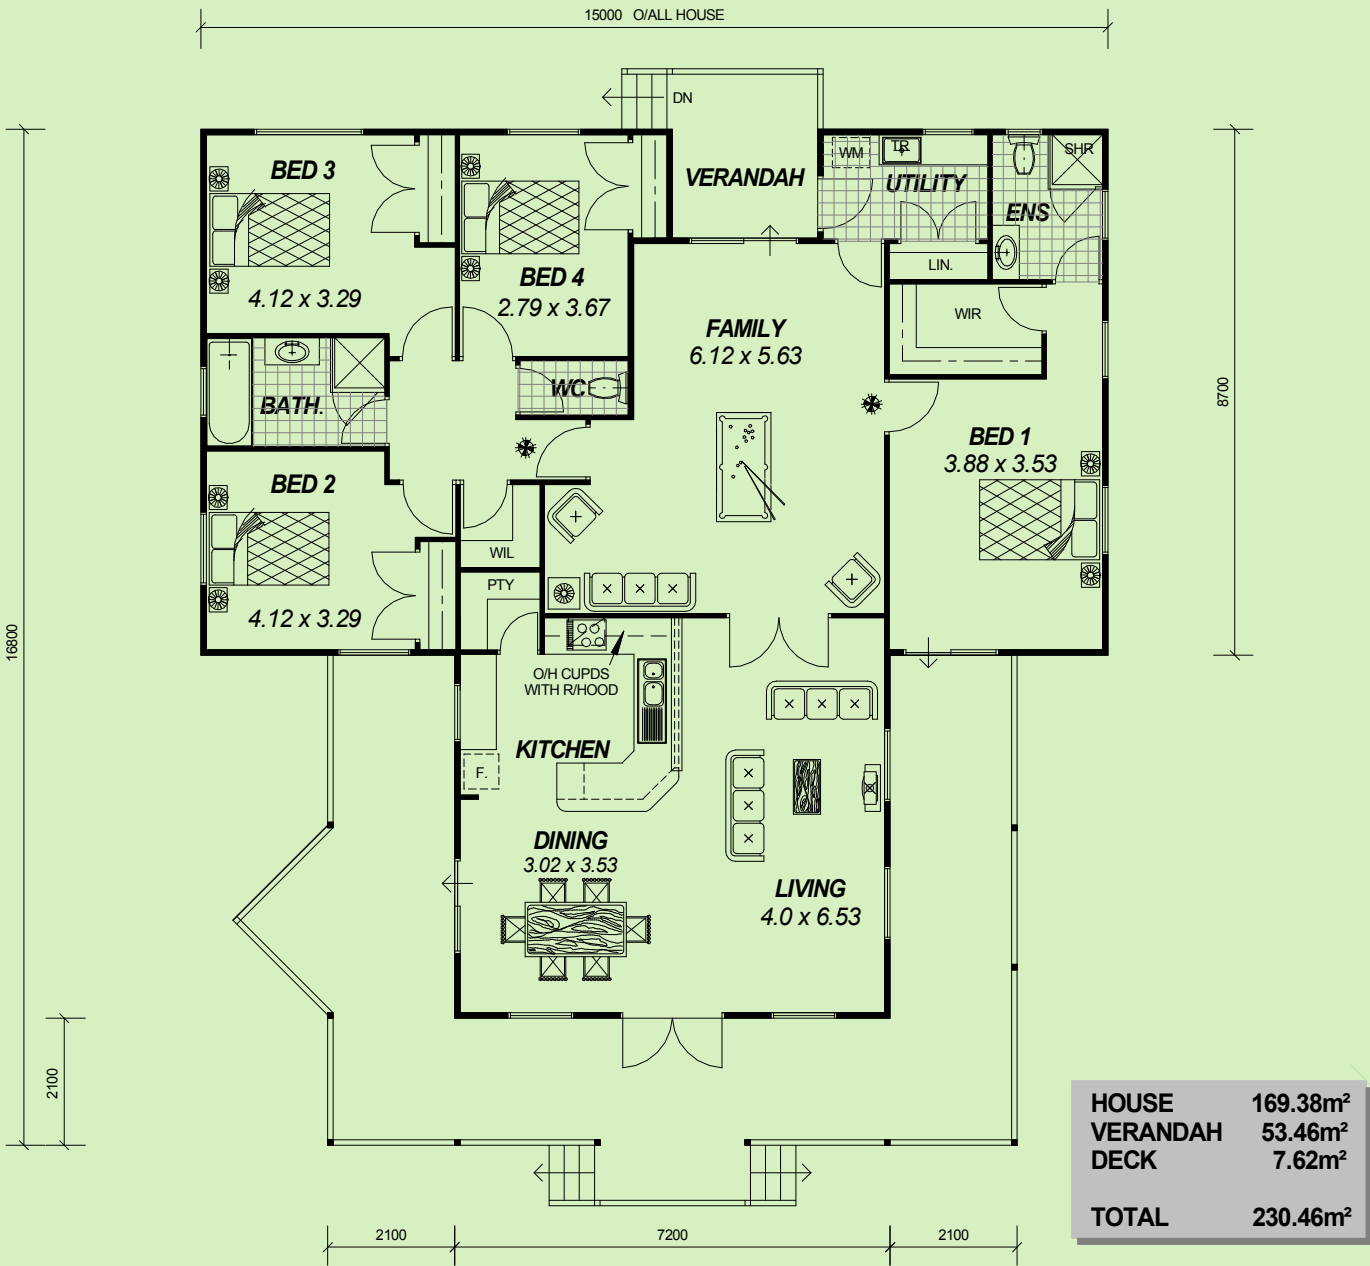

# THE ROOFLINE SERIES

4 BEDROOM x 2 BATHROOM

## "ROOFLINE"

2.70m HIGH CEILINGS

© COPYRIGHT