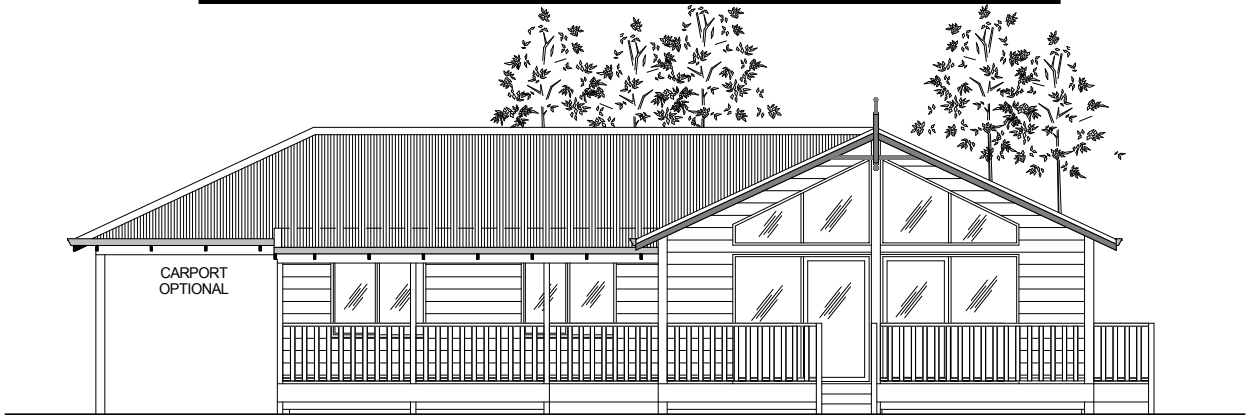

THE TOWN & COUNTRY SERIES

HOUSE	155.57m ²
VERANDAH	51.84m ²
DECK	9.00m ²
CARPORT	21.60m ²
TOTAL	238.01m²

4 BEDROOM x 2 BATHROOM "YALLINGUP"