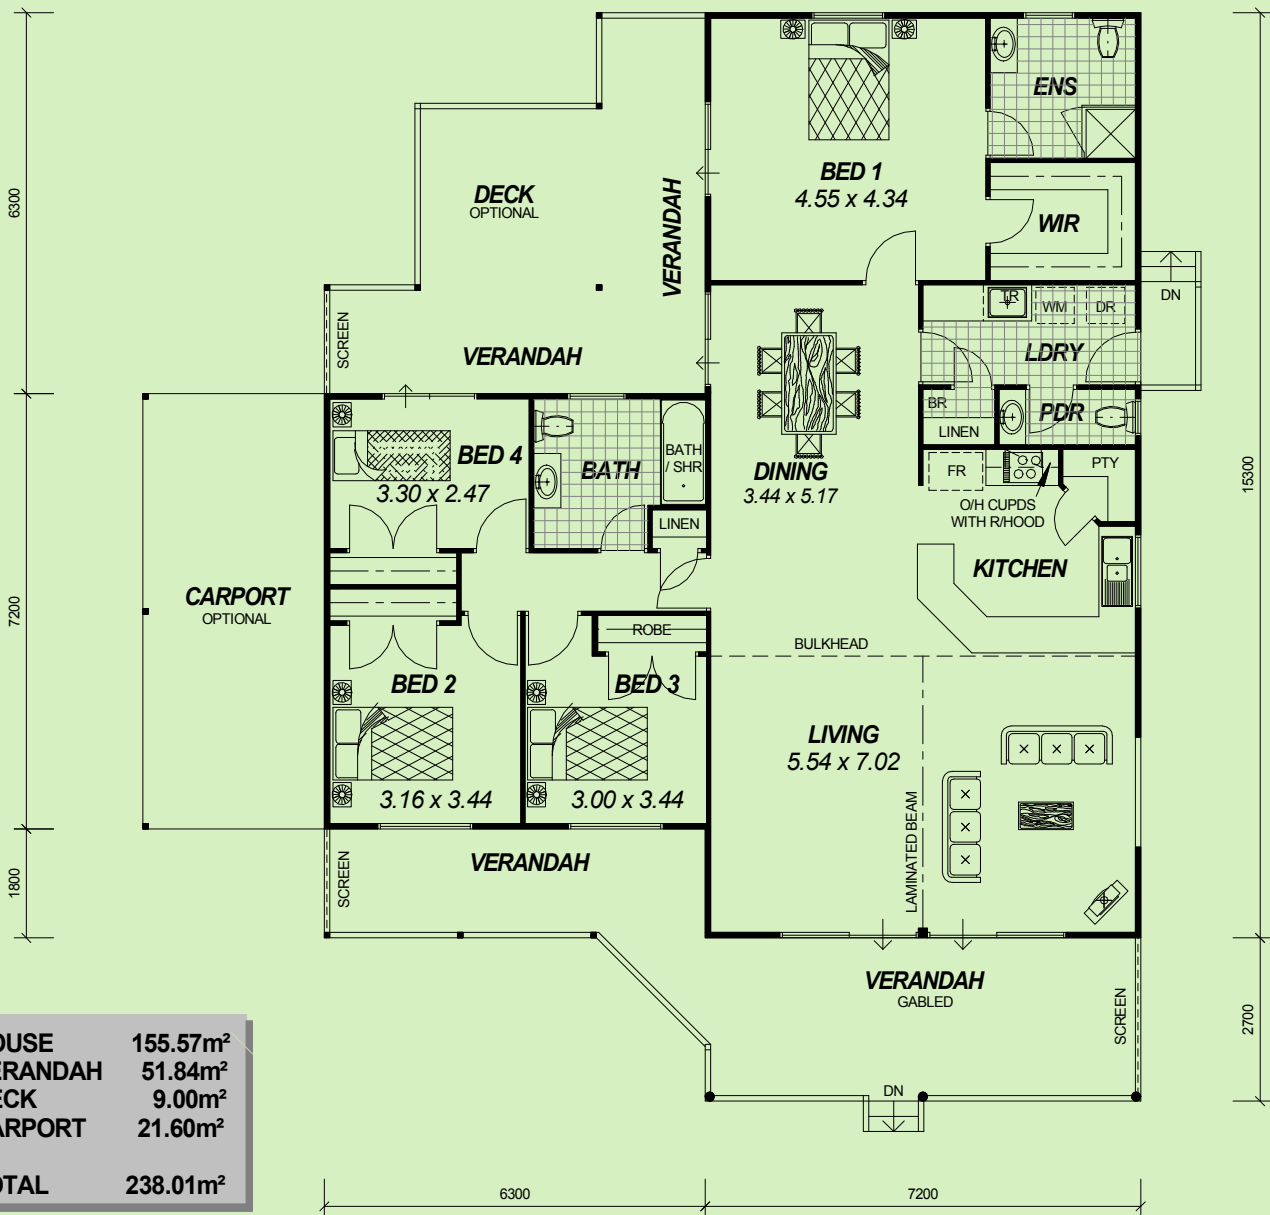

THE TOWN & COUNTRY SERIES

HOUSE	155.57m ²
VERANDAH	51.84m ²
DECK	9.00m ²
CARPORT	21.60m ²
TOTAL	238.01m²

4 BEDROOM x 2 BATHROOM "YALLINGUP"