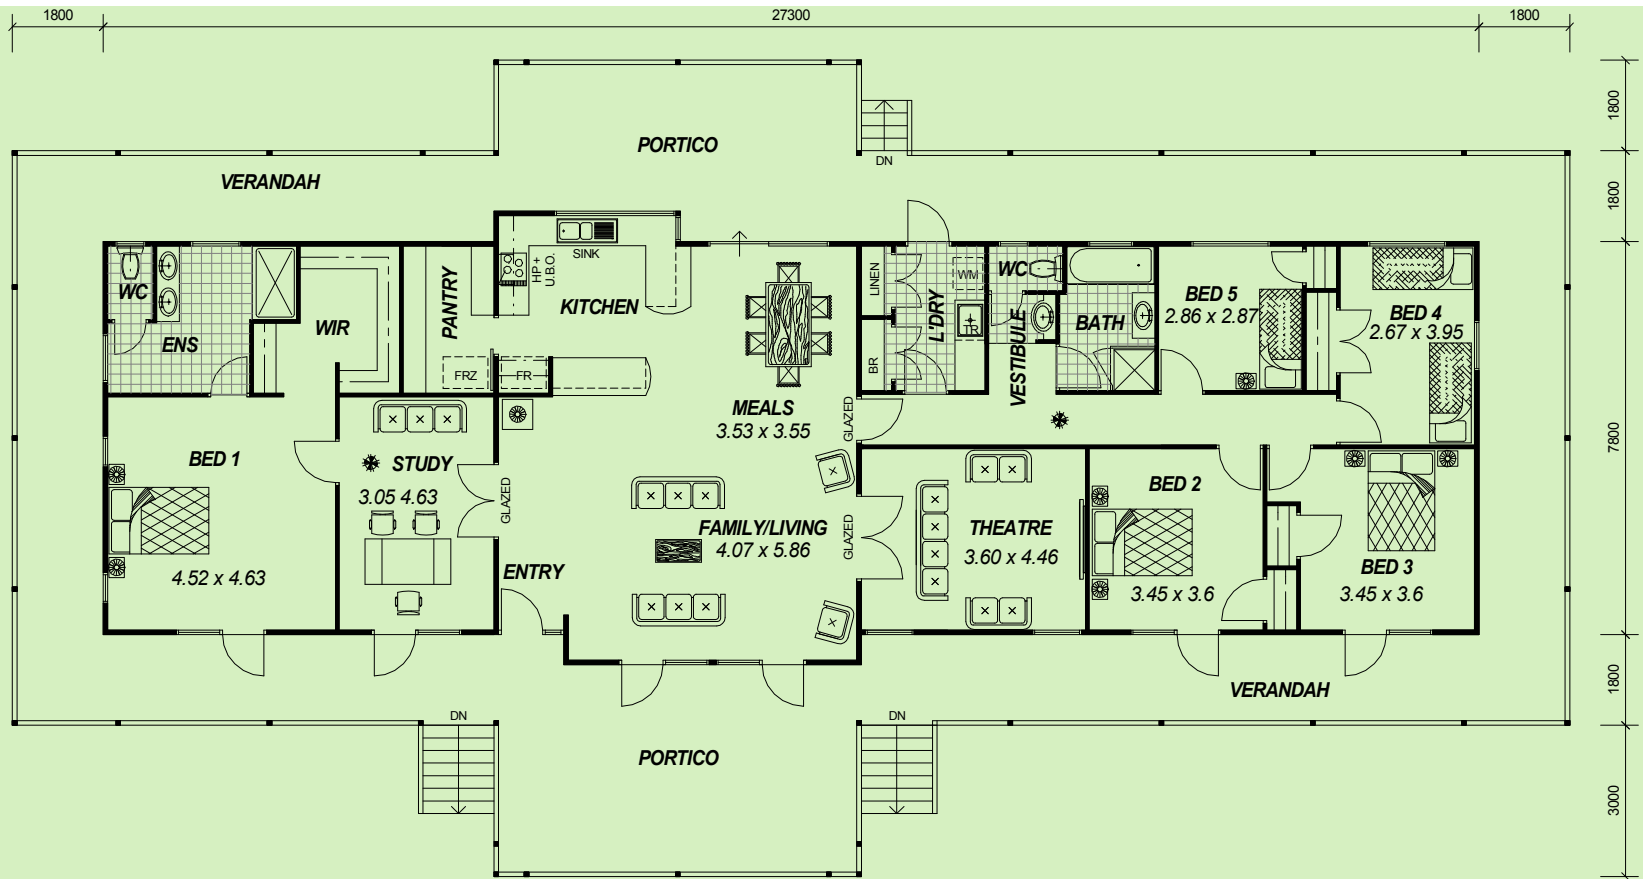

# THE MANOR SERIES

HOUSE	218.72m <sup>2</sup>
VERANDAH	113.08m <sup>2</sup>
PORTICO	55.46m <sup>2</sup>
<b>TOTAL</b>	<b>387.26m<sup>2</sup></b>

5 BEDROOM x 2 BATHROOM  
"HERITAGE"