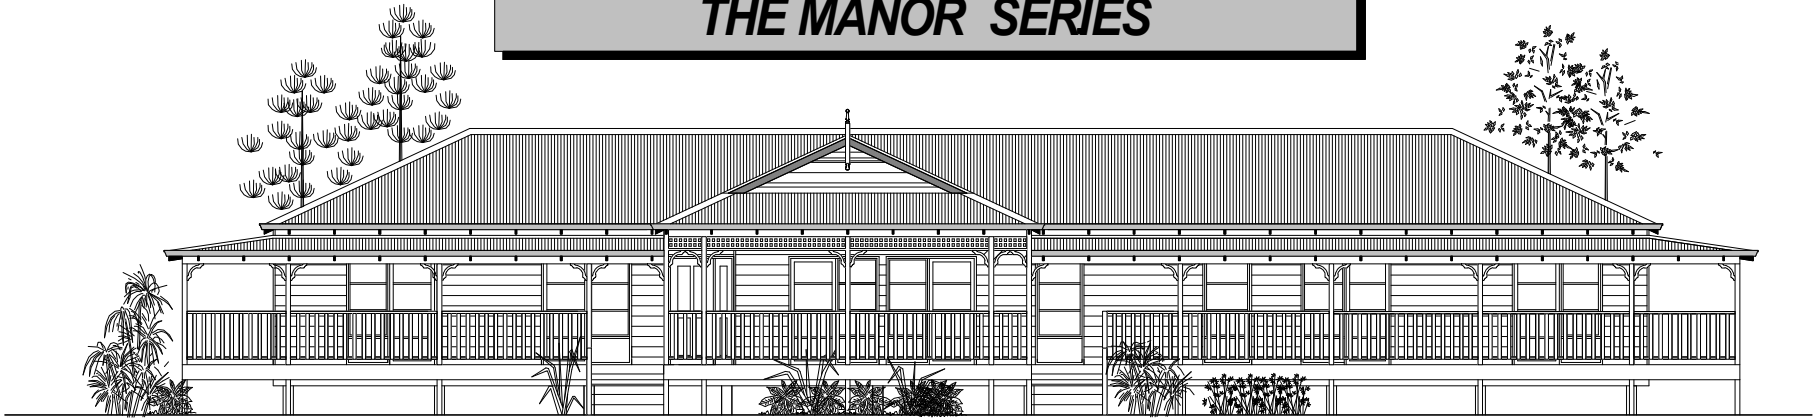

# THE MANOR SERIES

HOUSE	218.72m <sup>2</sup>
VERANDAH	113.08m <sup>2</sup>
PORTICO	55.46m <sup>2</sup>
<b>TOTAL</b>	<b>387.26m<sup>2</sup></b>

5 BEDROOM x 2 BATHROOM  
"HERITAGE"