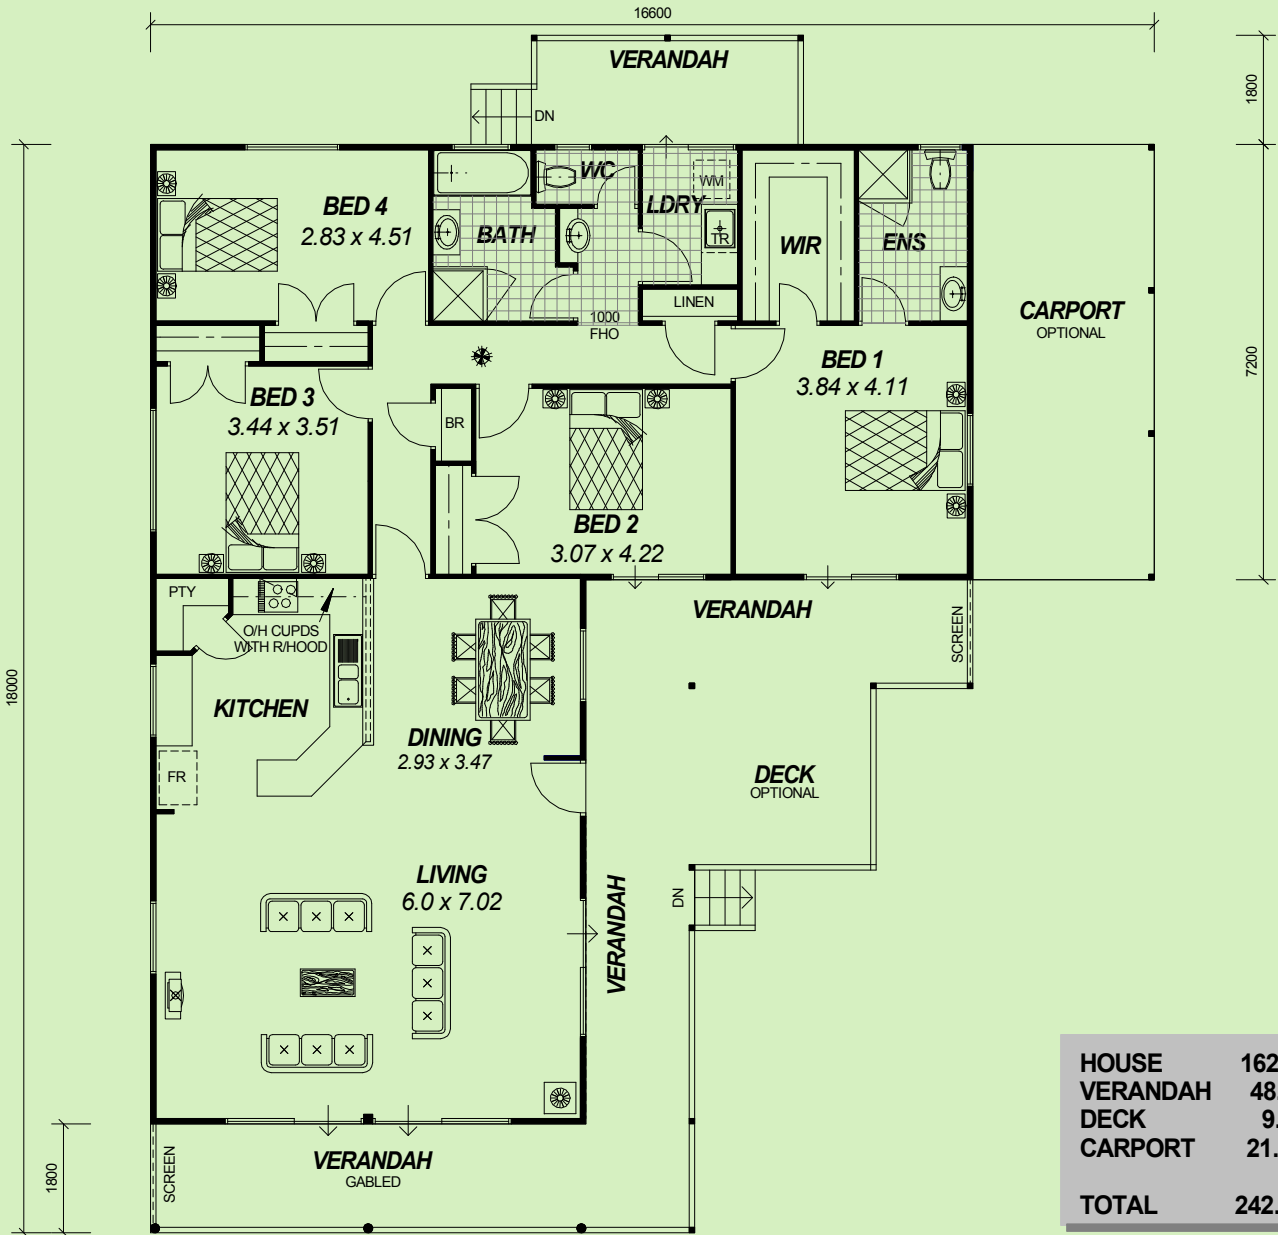

# THE TOWN & COUNTRY SERIES

HOUSE	162.72m <sup>2</sup>
VERANDAH	48.78m <sup>2</sup>
DECK	9.00m <sup>2</sup>
CARPORT	21.60m <sup>2</sup>
<b>TOTAL</b>	<b>242.10m<sup>2</sup></b>

4 BEDROOM x 2 BATHROOM  
**"DUNSBOROUGH"**