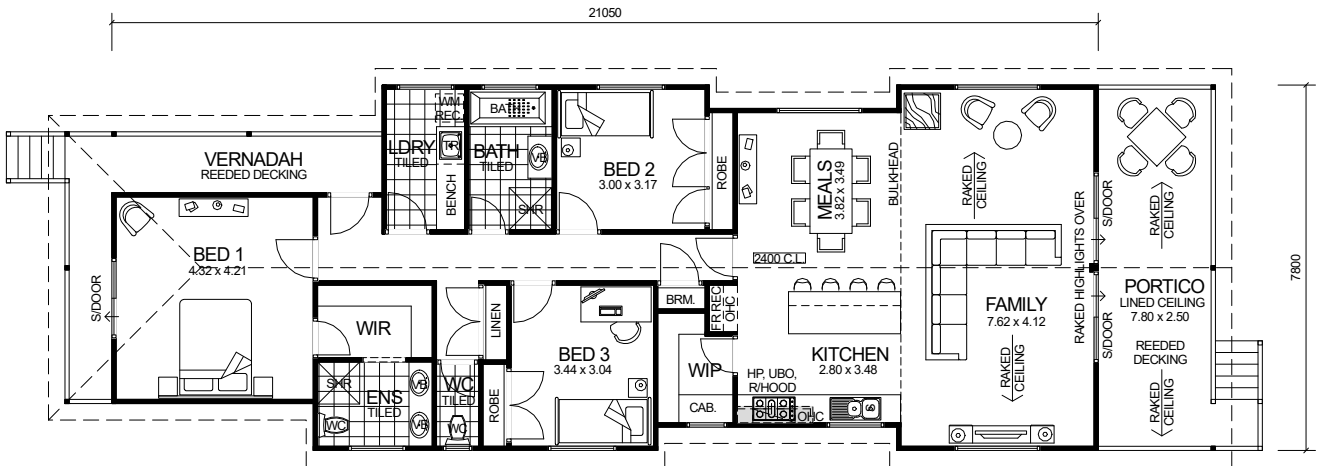

## DESIGN FEATURES

- SMART GLASS TO ALL ALUMINIUM WINDOWS AND DOORS.
- GALLEY KITCHEN WITH BREAKFAST BAR, WALK-IN PANTRY AND STAINLESS STEEL APPLIANCES.
- HIS & HERS VANITY BASINS TO ENSUITE.
- HIGH RAKING CEILING FAMILY ROOM.
- HIGH RAKING LINED CEILING TO FRONT PORTICO ALFRESCO DECKS INCLUDED.
- REAR LINED VERANDAH DECK UNDER MAIN ROOF INCLUDED.
- 2.4M CEILING HEIGHT.

## NARROW BLOCK COMPATIBLE

2 BEDROOM x 2 BATHROOM &  
3 BEDROOM x 2 BATHROOM

### 2 BEDROOM AREA

HOUSE:	118.14m <sup>2</sup>
VERANDAH:	7.80m <sup>2</sup>
PORTICO:	19.50m <sup>2</sup>
<b>TOTAL:</b>	<b>145.44m<sup>2</sup></b>

### 3 BEDROOM AREA

HOUSE:	142.07m <sup>2</sup>
VERANDAH:	13.30m <sup>2</sup>
PORTICO:	19.50m <sup>2</sup>
<b>TOTAL:</b>	<b>174.87m<sup>2</sup></b>