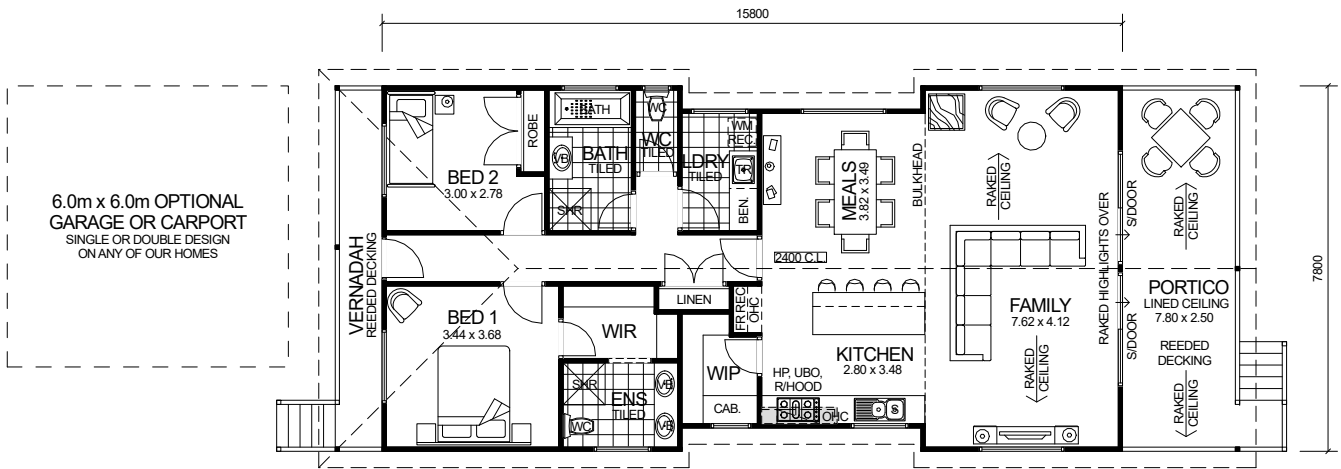

NARROW BLOCK SERIES

DESIGN FEATURES

- SMART GLASS TO ALL ALUMINIUM WINDOWS AND DOORS.
- GALLEY KITCHEN WITH BREAKFAST BAR, WALK-IN PANTRY AND STAINLESS STEEL APPLIANCES.
- HIS & HERS VANITY BASINS TO ENSUITE.
- HIGH RAKING CEILING FAMILY ROOM.
- HIGH RAKING LINED CEILING TO FRONT PORTICO ALFRESCO DECKS INCLUDED.
- REAR LINED VERANDAH DECK UNDER MAIN ROOF INCLUDED.
- 2.4M CEILING HEIGHT.

NARROW BLOCK COMPATIBLE

2 BEDROOM x 2 BATHROOM &
3 BEDROOM x 2 BATHROOM

"NARROW BLOCK"

TOTAL HOME FRAMES © COPYRIGHT

2 BEDROOM AREA

HOUSE:	118.14m²
VERANDAH:	7.80m²
PORTICO:	19.50m²
TOTAL:	145.44m²

3 BEDROOM AREA

HOUSE:	142.07m²
VERANDAH:	13.30m²
PORTICO:	19.50m²
TOTAL:	174.87m²